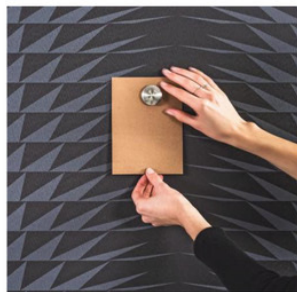

SNAP 40

WALLCOVERINGS

GEODE

MANUFACTURER: Innovations

PERFORMANCE: The substrate is a heavy-duty (20 oz./lineal yard, Type II) metallic vinyl designed for high-traffic areas. Measuring 50" wide with a vertical repeat of 72", a non-woven fabric is fused to the top, giving it a brushed appearance, without affecting durability.

PRICE RANGE: \$\$

APPLICATIONS: Geode is an affordable alternative to metal panels, murals, and labor-intensive architectural surfaces.

INNOVATIONSUSA.COM

(SNAP #216)

FORCES

MANUFACTURER: Visual Magnetics

PERFORMANCE: Jill Malek designed these magnetic textile wallcoverings with dry-erase surface integration to post or hang items magnetically on a wall. Each pattern has a vertical repeat of 2' and is custom-tiled to fit the space.